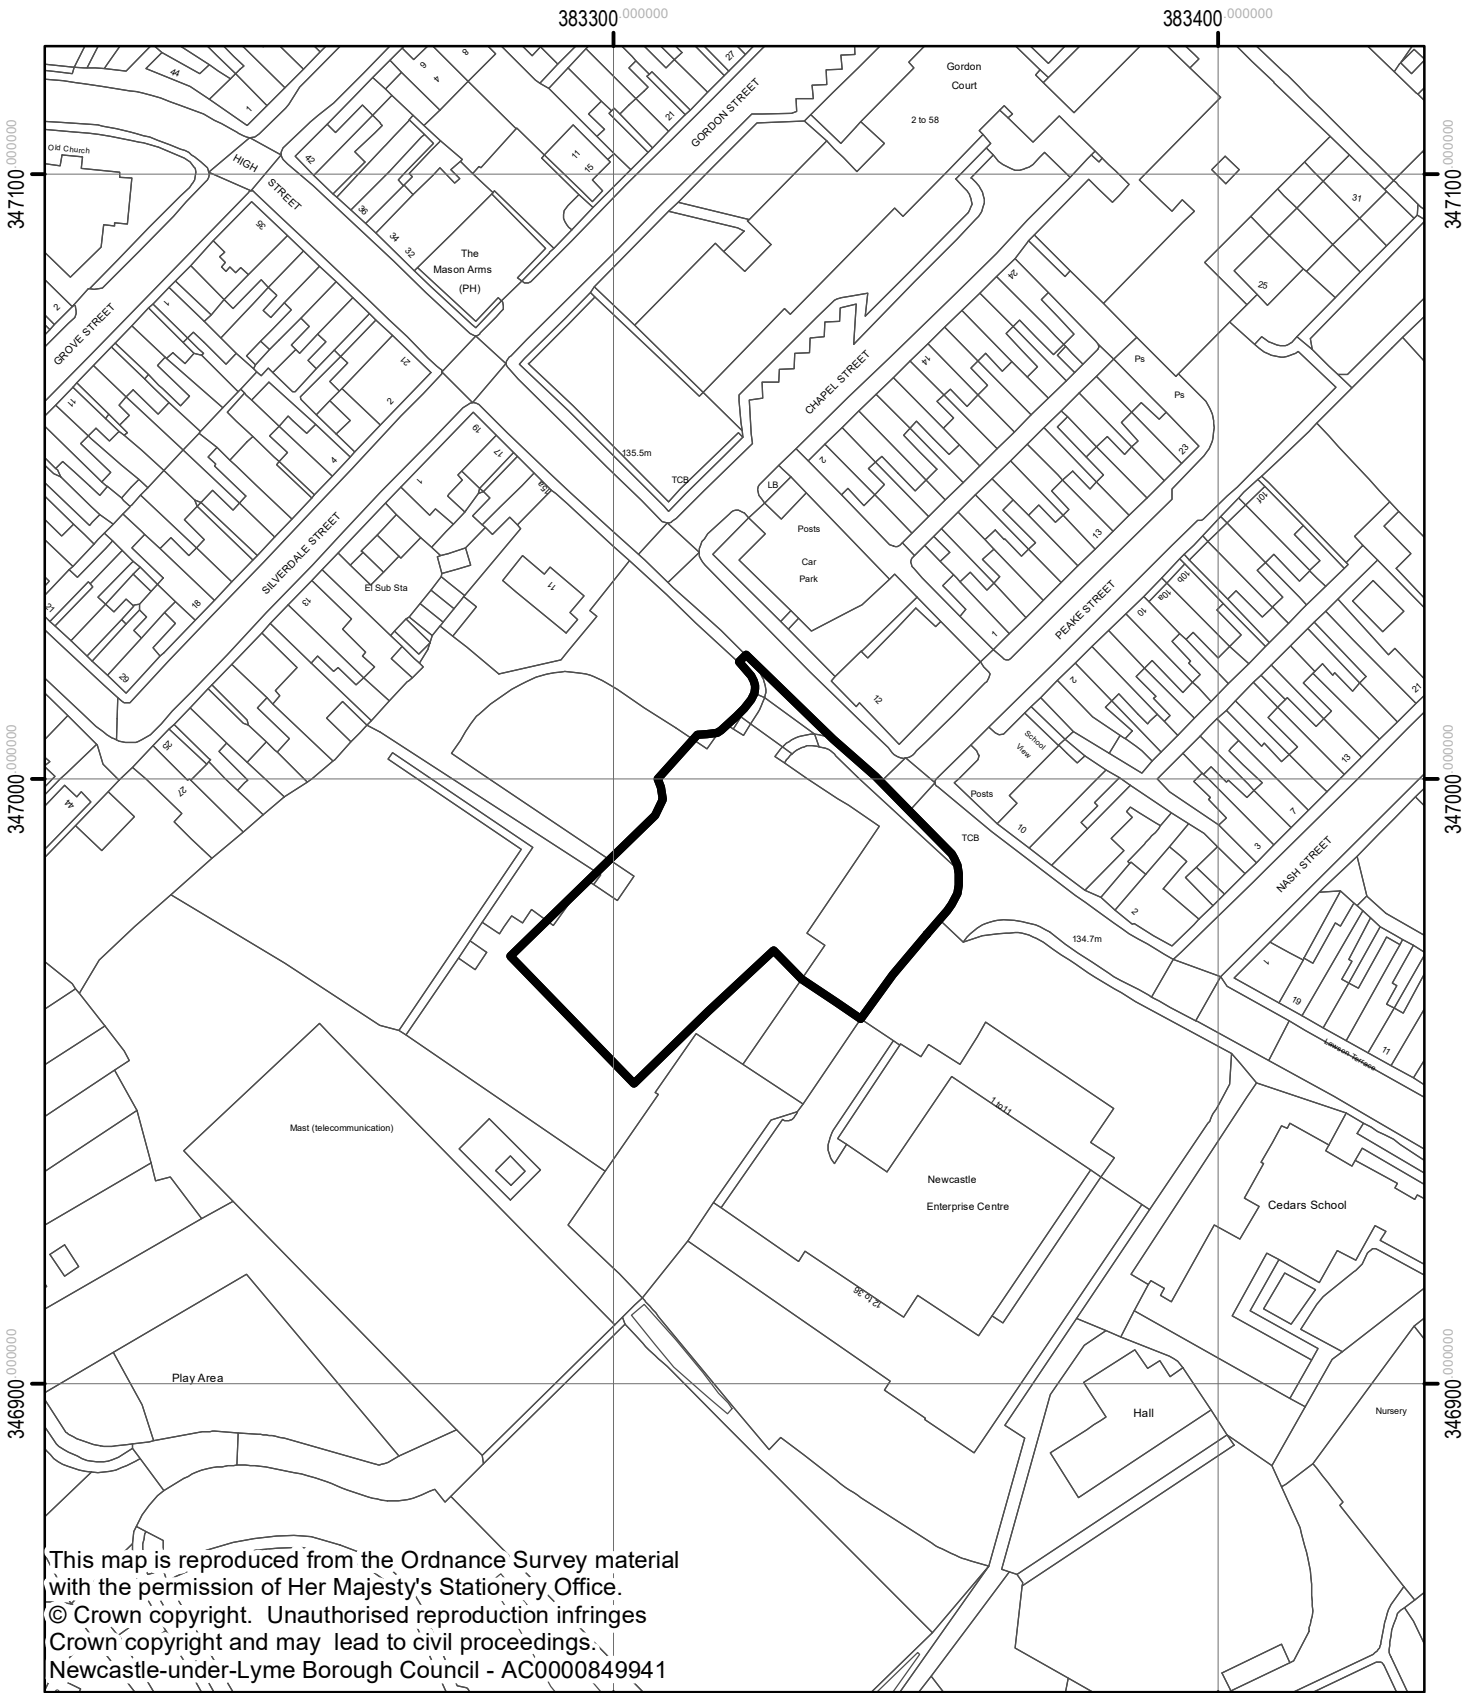

23/00974/DEEM3
Land At High Street
Knutton

This map is reproduced from the Ordnance Survey material with the permission of Her Majesty's Stationery Office.
© Crown copyright. Unauthorised reproduction infringes Crown copyright and may lead to civil proceedings.
Newcastle-under-Lyme Borough Council - AC0000849941